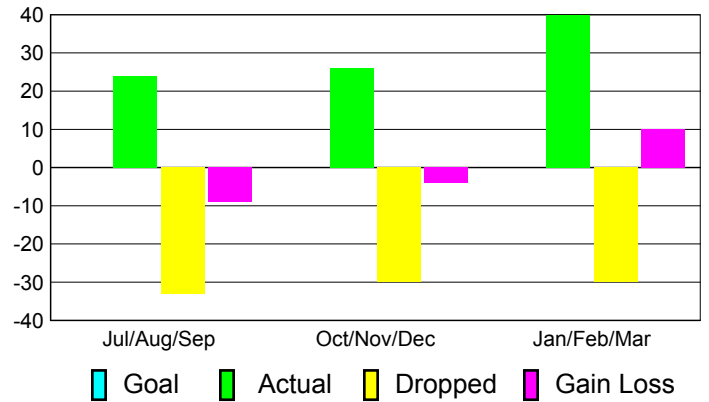

### Club Results 2010-2011

Goal, New, Dropped, Gain/Loss

## MEMBERSHIP

**Membership Results  
2010-2011**

**Membership  
2009-2010**

Month	Net Memb Goal	Actual New Memb	Actual Dropped Memb	Gain/Loss of Memb	Gain/Loss of Memb
Jul/Aug/Sep	0	24	-33	-9	6
Oct/Nov/Dec	0	26	-30	-4	8
Jan/Feb/Mar	0	40	-30	10	14
<b>Totals</b>	<b>0</b>	<b>90</b>	<b>-93</b>	<b>-3</b>	<b>28</b>

### Membership Results 2010-2011

Goal, New, Dropped, Gain/Loss

### Comparison of Club Gain/Loss

Current Year Compared to the Previous Year