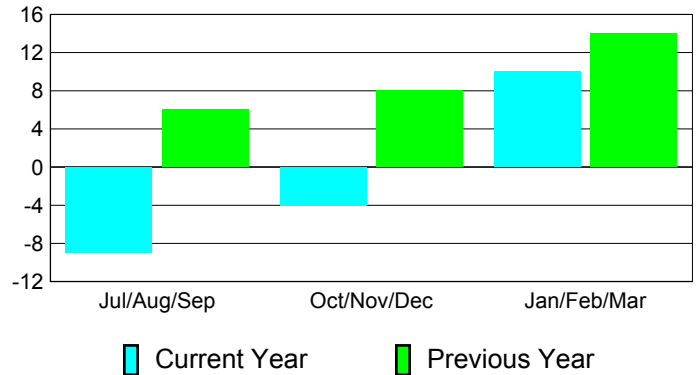

Comparison of Membership Gain/Loss

Current Year Compared to the Previous Year